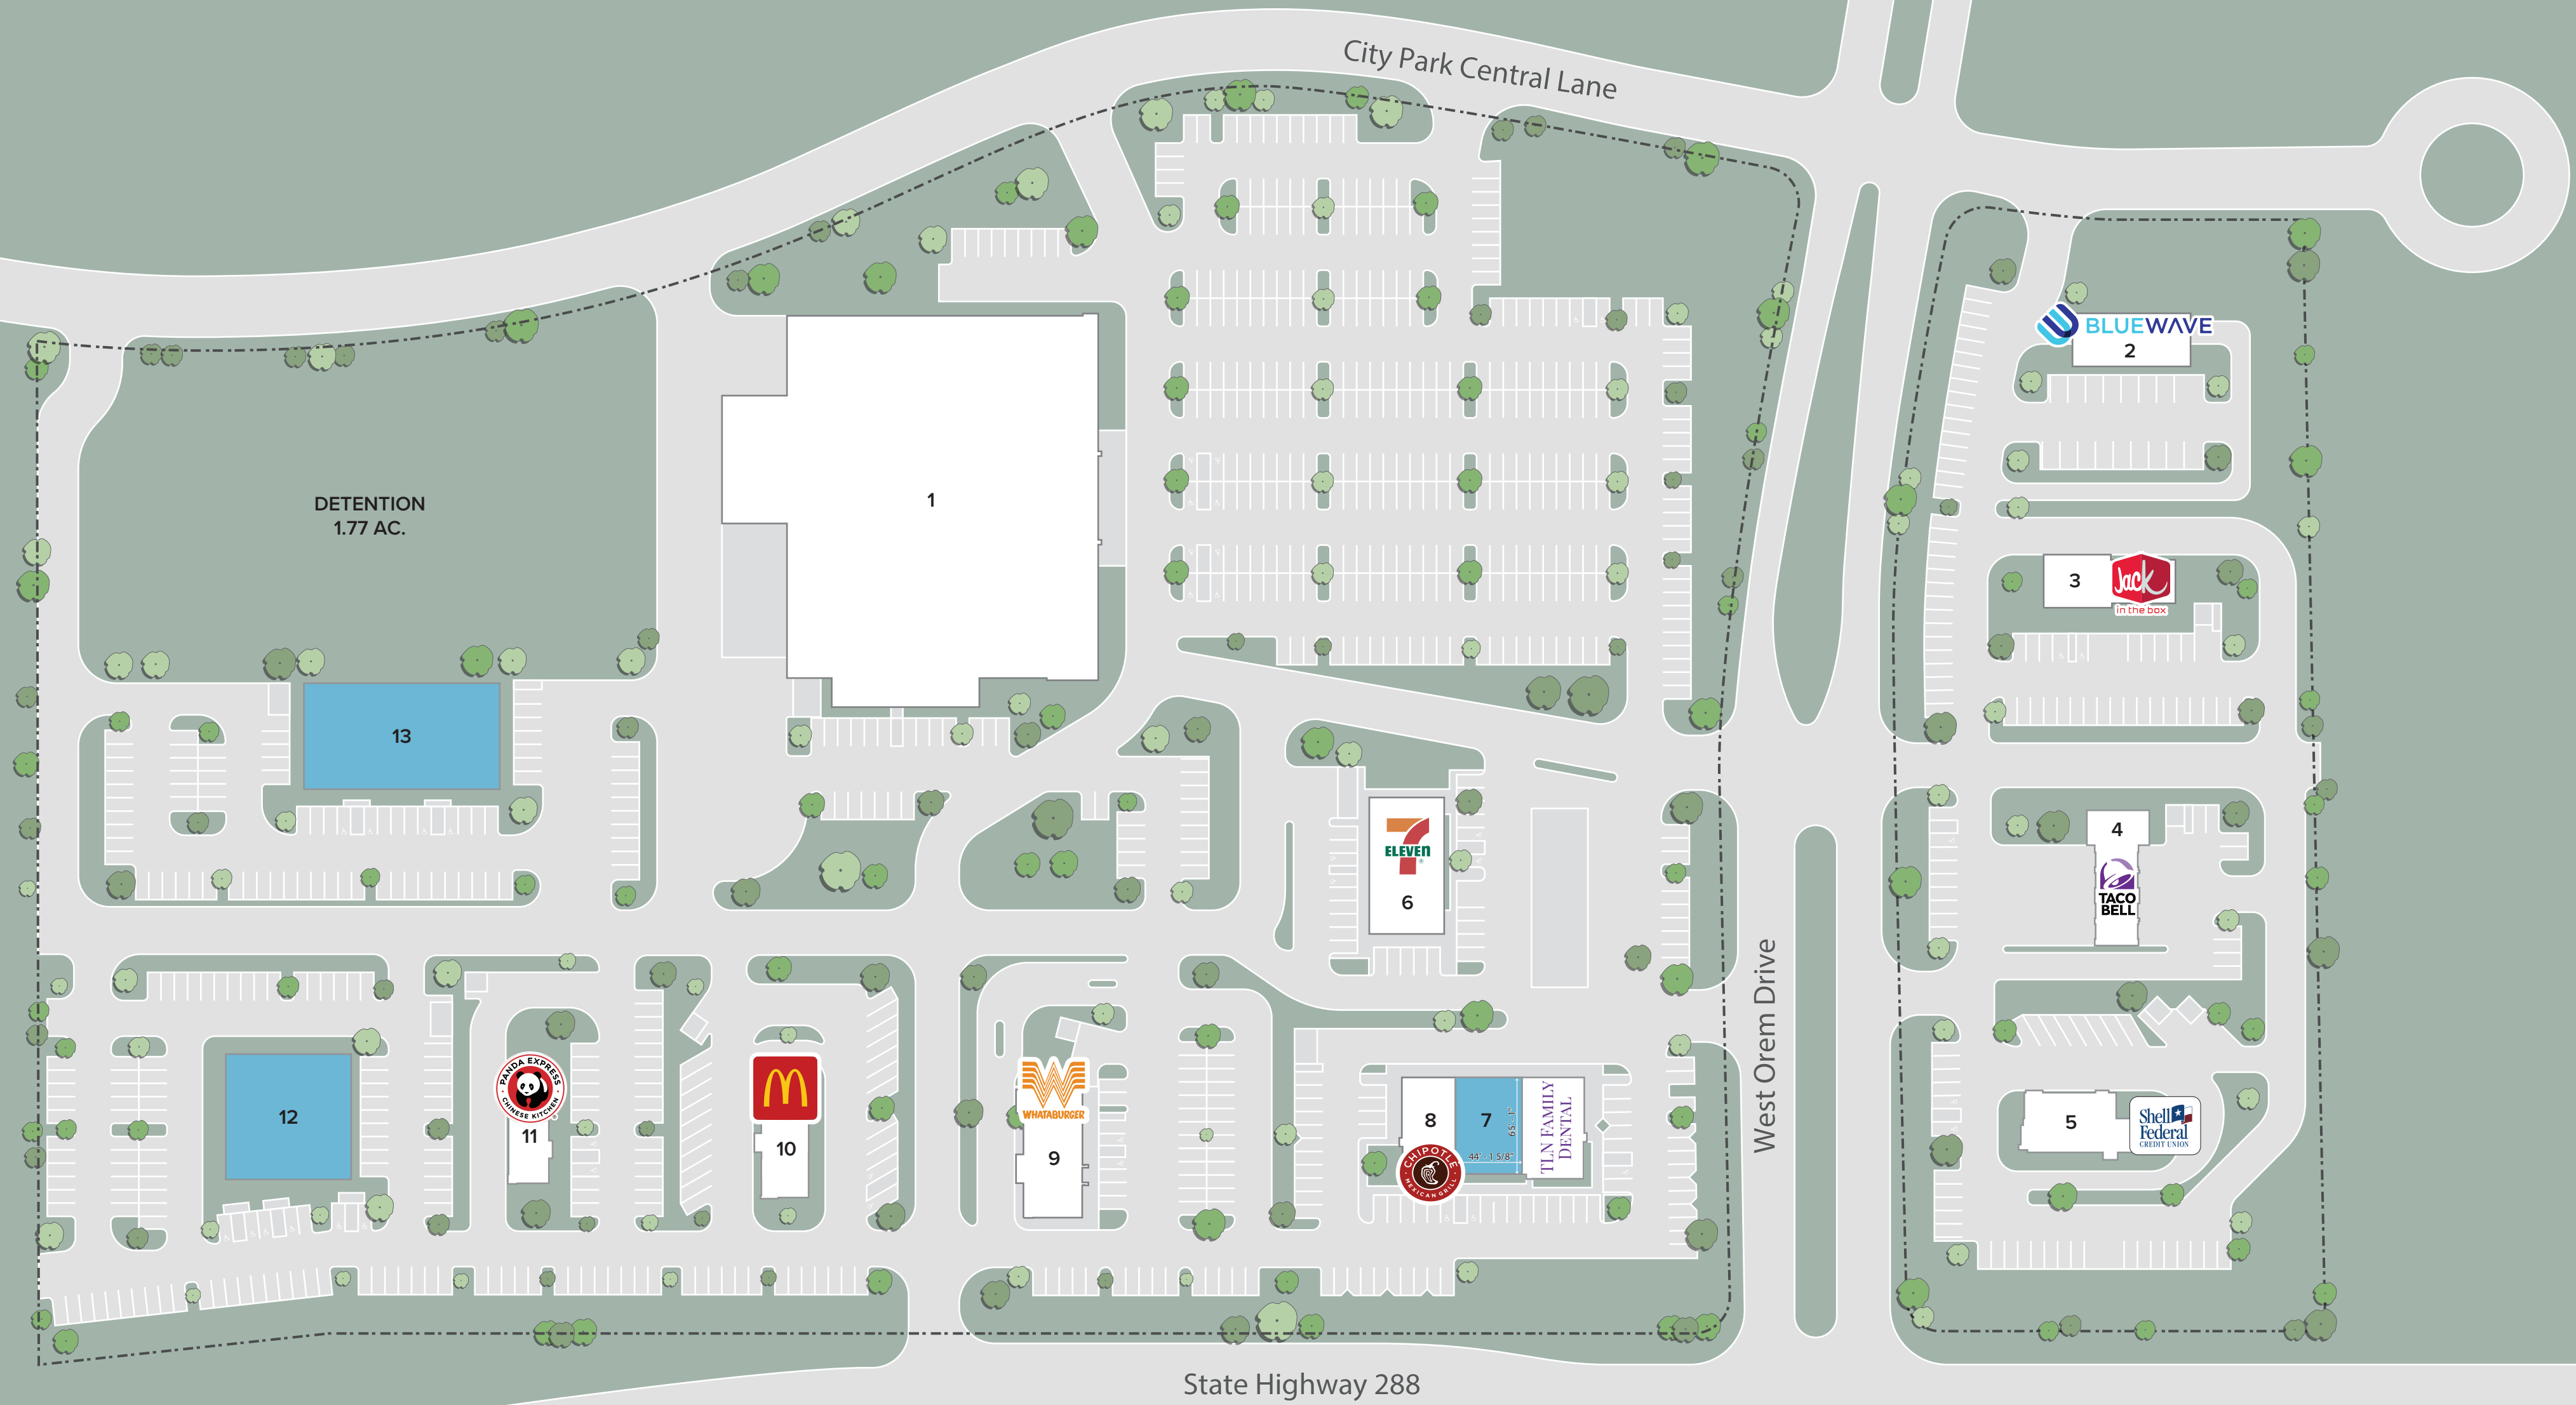

THE MARKET AT  
CITY PARK

City Park Central Lane

West Orem Drive

State Highway 288

DETENTION  
1.77 AC.

1

13

12

11

10

9

6

8

7

4

3