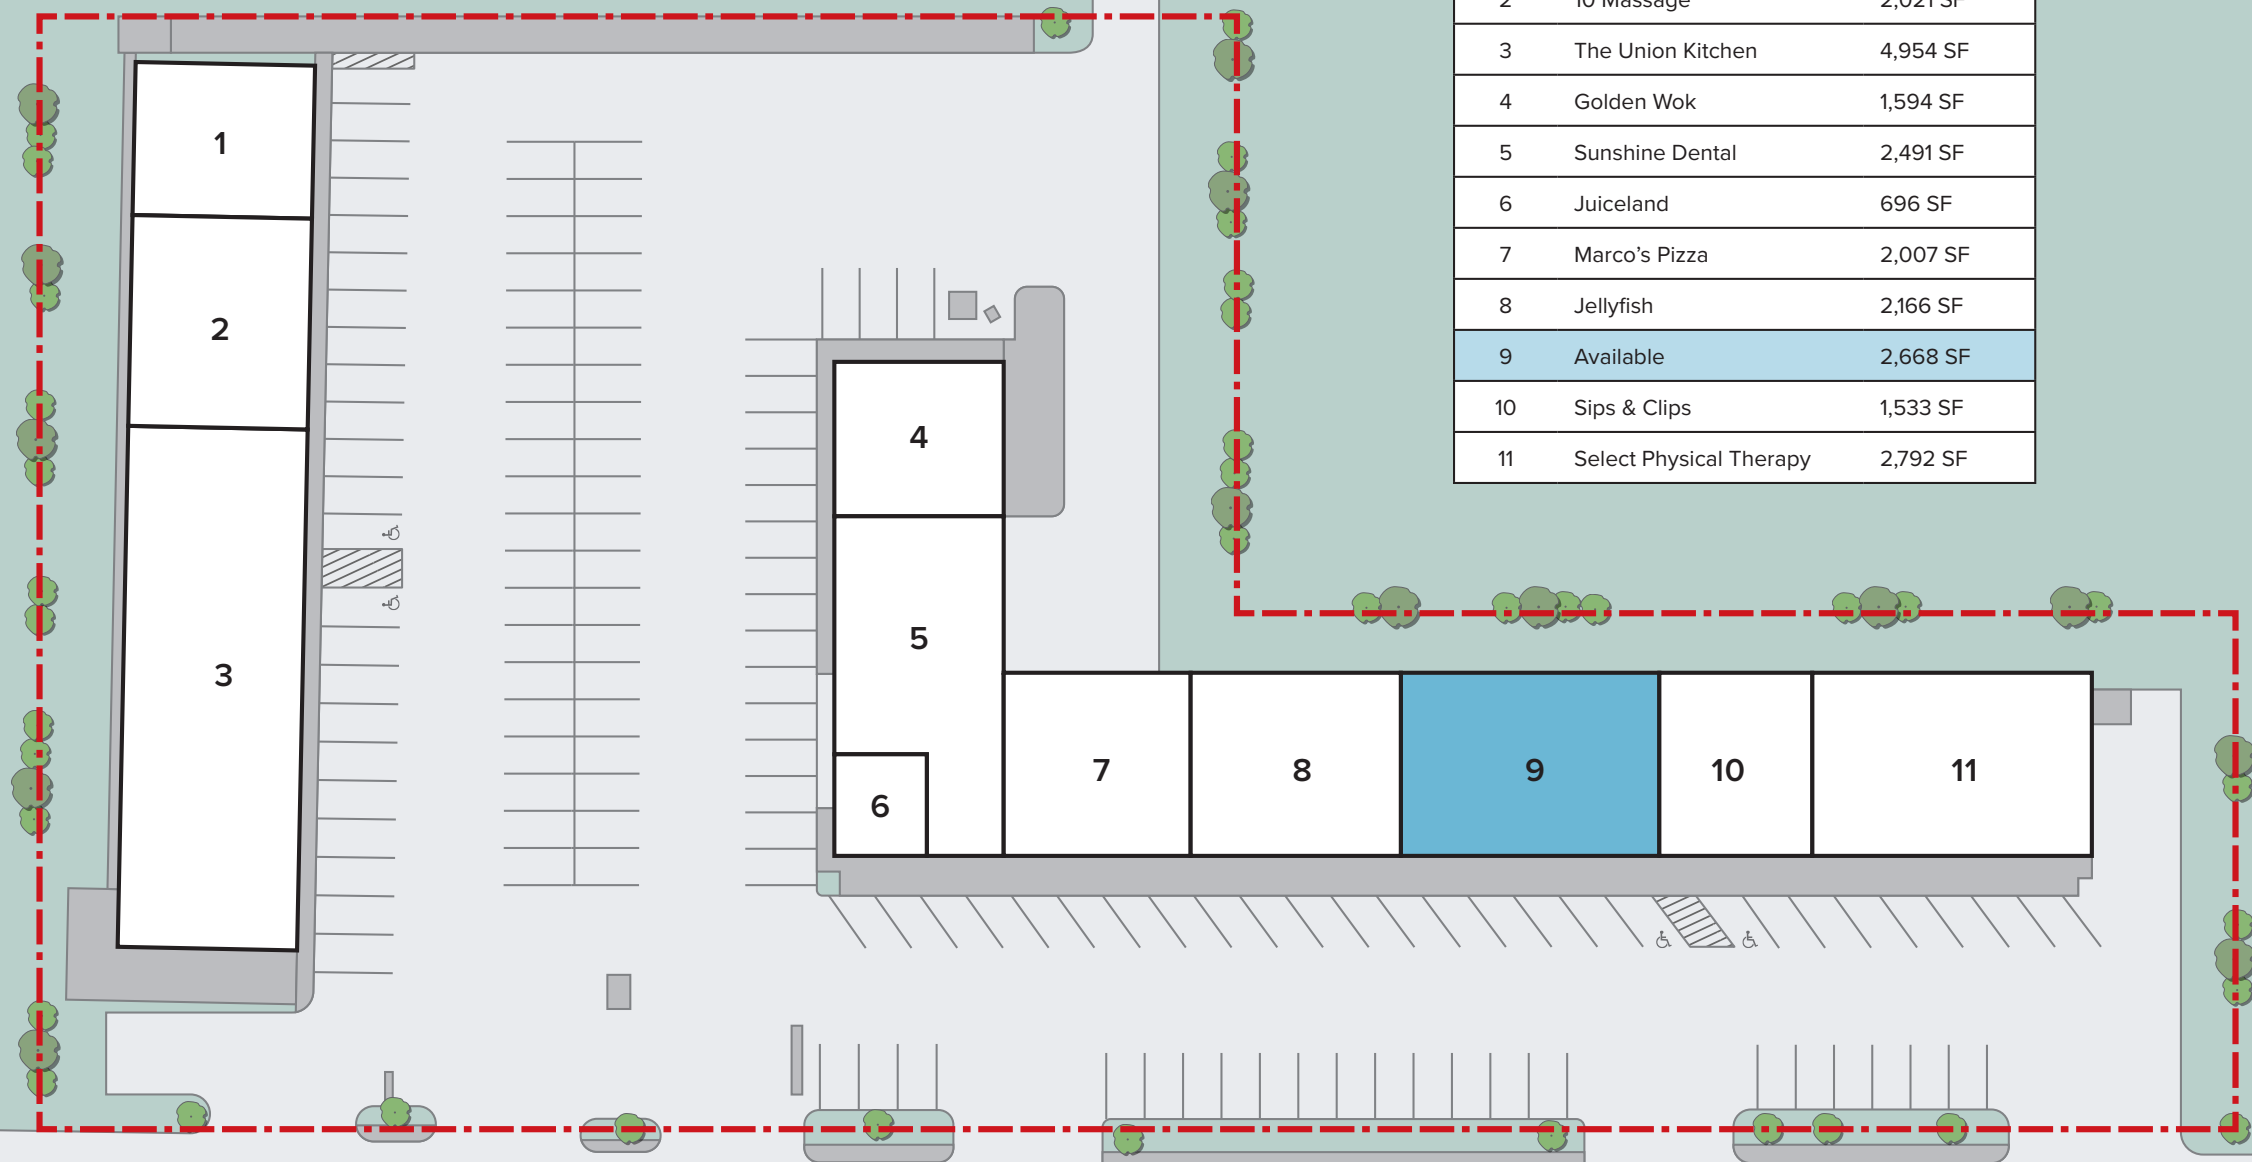

SITE PLAN

W 34th 1 1/2 Street

SUITE	TENANT	SIZE
1	Nail Salon	1,556 SF
2	10 Massage	2,021 SF
3	The Union Kitchen	4,954 SF
4	Golden Wok	1,594 SF
5	Sunshine Dental	2,491 SF
6	Juiceland	696 SF
7	Marco's Pizza	2,007 SF
8	Jellyfish	2,166 SF
9	Available	2,668 SF
10	Sips & Clips	1,533 SF
11	Select Physical Therapy	2,792 SF

Ella Boulevard