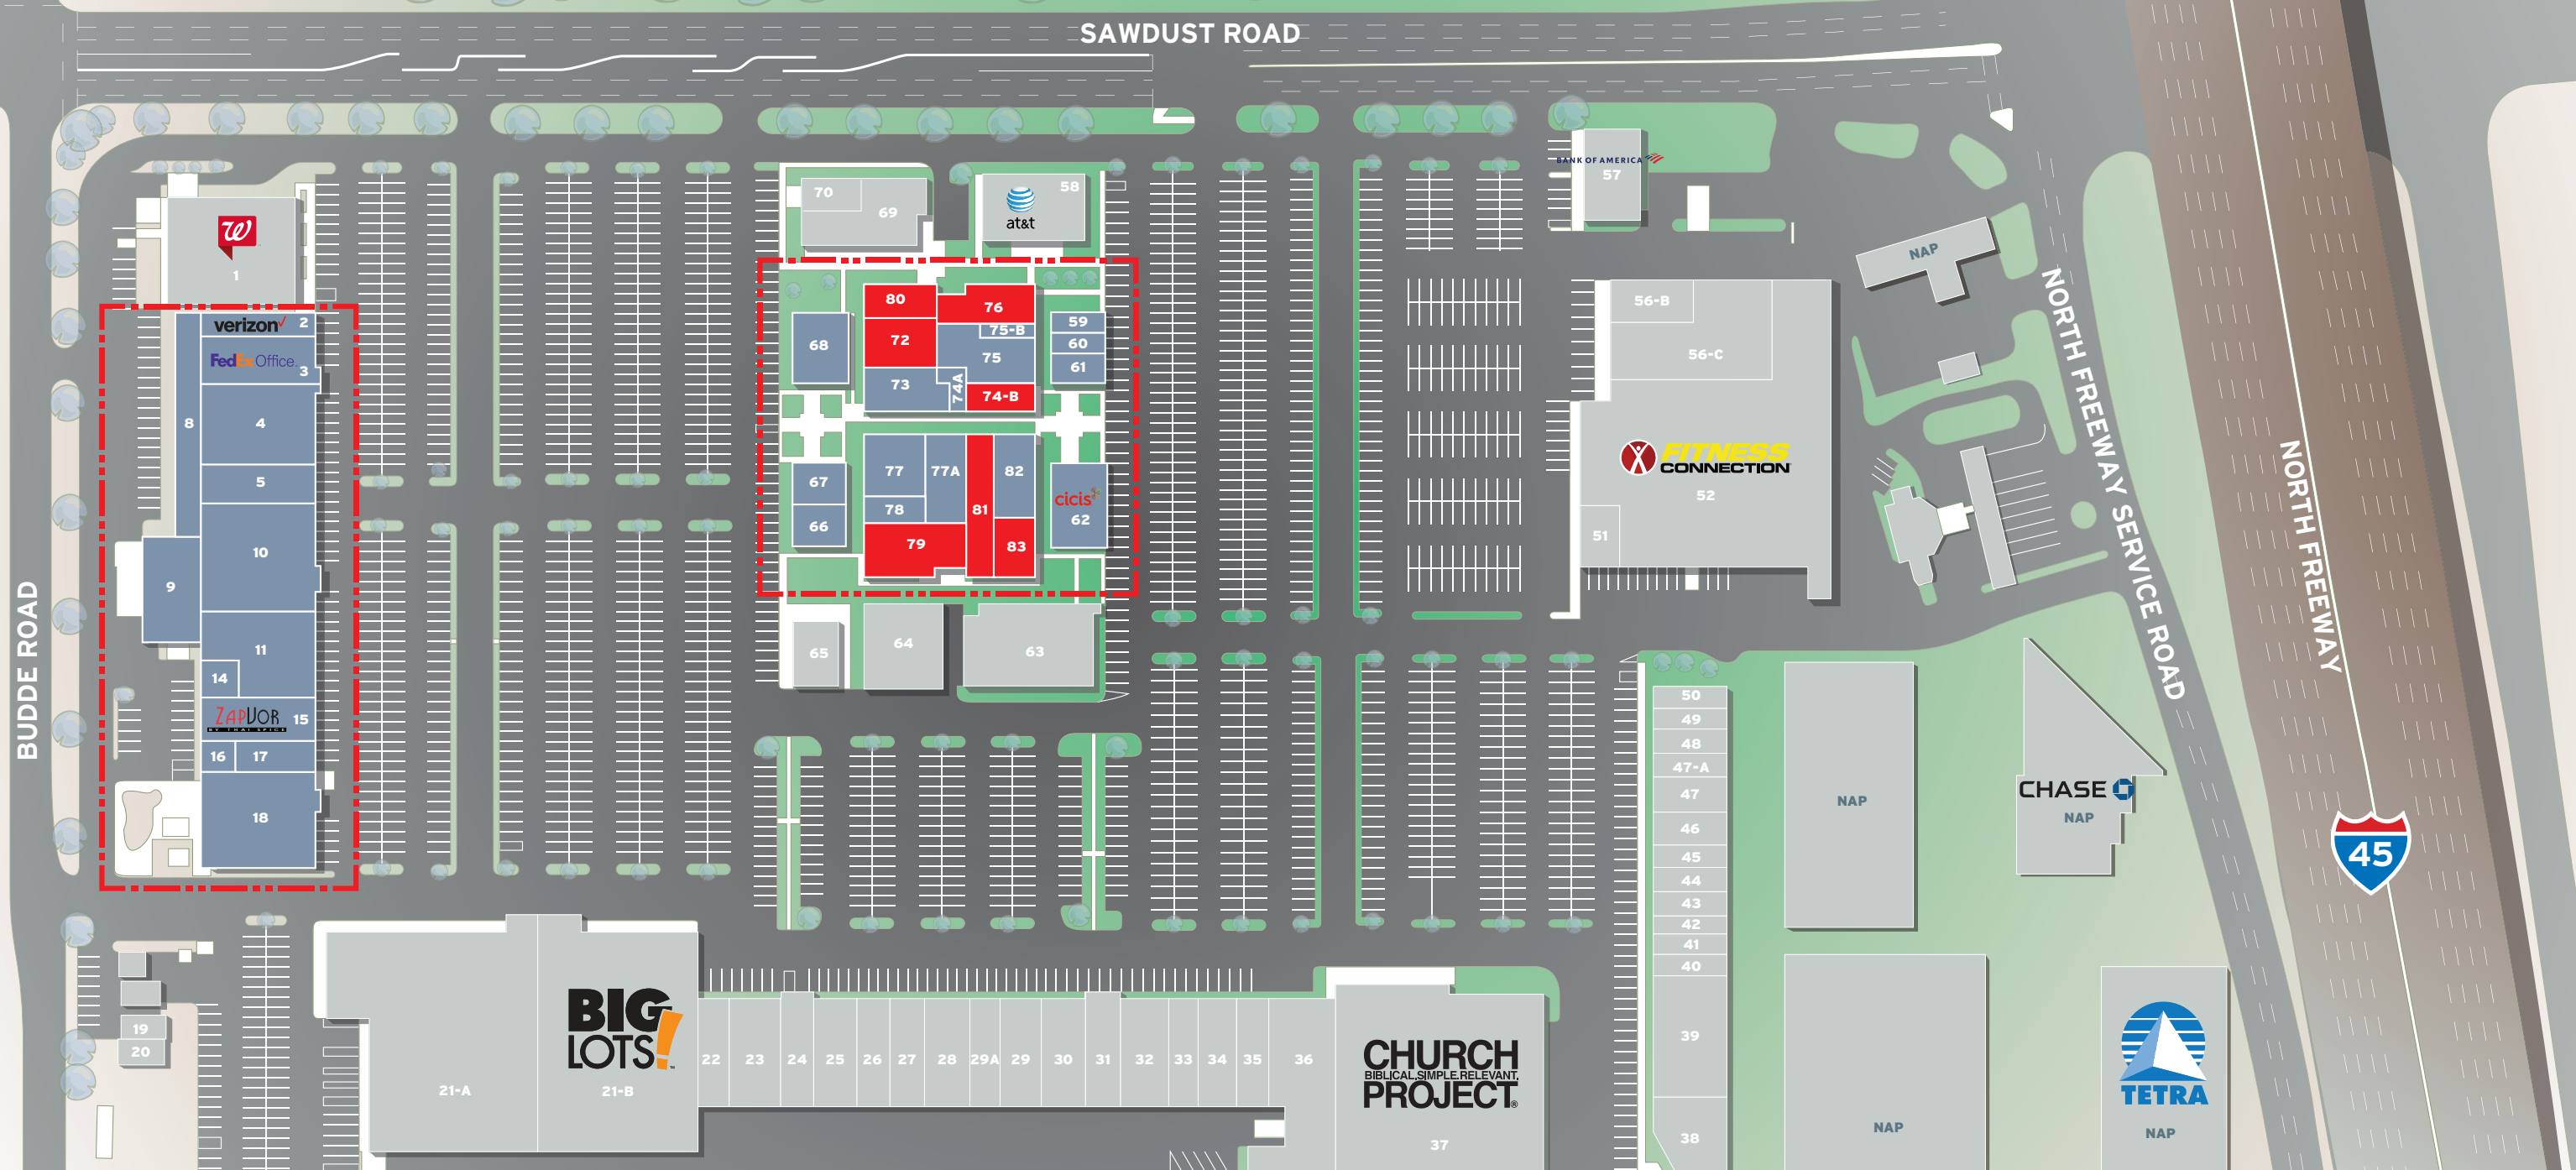

SITE PLAN

SUITE	TENANT	SIZE
2	Verizon Wireless	1,920 SF
3	FedEx Office	5,000 SF
4	The Game Preserve	6,570 SF
5	Cake Supplies	2,400 SF
8	McKay Automotive	8,000 SF
9	In-Step Dance Studio	5,098 SF
10	Asian Market	8,057 SF

SUITE	TENANT	SIZE
11	Kobe Japanese Grill	5,500 SF
14	Hair by Sandra	672 SF
15	ZapFor by Thai Spice	3,033 SF
16	EZ State Inspection	1,223 SF
17	EZ State Inspection	1,864.80 SF
18	Childtime	6,650 SF
59	Subway	1,378 SF

SUITE	TENANT	SIZE
60	Fancy Nails	742 SF
61	Super Cuts	1,378 SF
62	CiCi's Pizza	4,187 SF
66	Martini's & More	2,387 SF
67	Legacy Beauty Supply	1,800 SF
68	Express Laundry	3,498 SF
72	Available	3,254 SF

SUITE	TENANT	SIZE
73	Escape In Time	1,920 SF
74-A	SSP Offices	1,095.65 SF
74-B	Available	1,404 SF
75	Social Skills Playhouse	4,264 SF
75-B	Next Level Acting Studio	800 SF
76	Available	3,648 SF
77	Detoxity Spa	1,980 SF

SUITE	TENANT	SIZE
77-A	Escape In Time	672 SF
78	Pro Music	1,360 SF
79	Available	4,996 SF
80	Available	1,500 SF
81	Available	2,983 SF
82	Promark Offices	3,377.80 SF
83	Available	3,561 SF