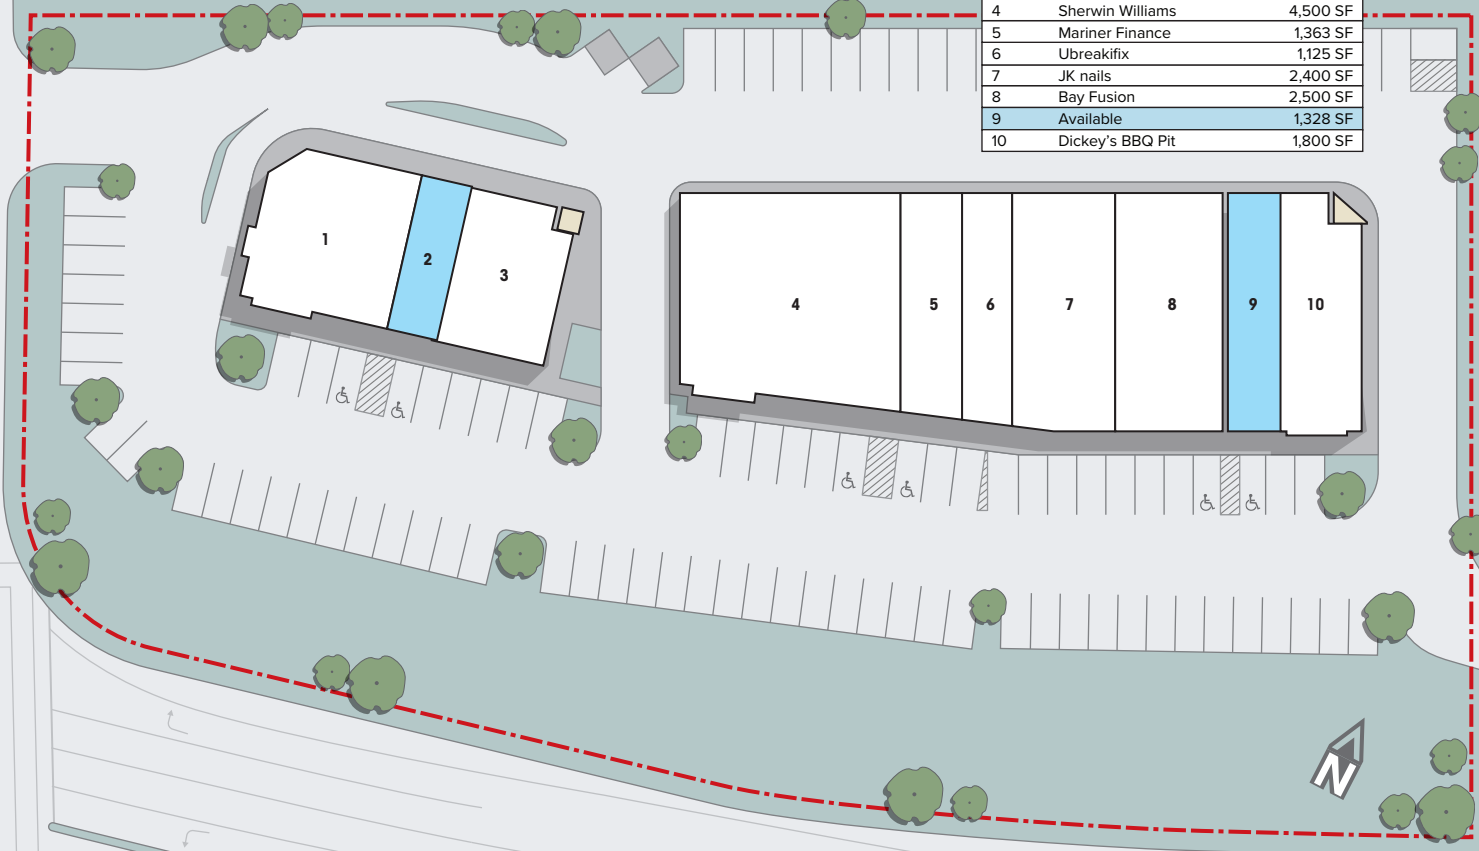

LOUETTA OAKS

HOLZWARTH RD

19,901 VPD

SUITE	TENANT	SIZE
1	Potbelly	2,413 SF
2	Available	803 SF
3	Tiff's Treats	1,775 SF
4	Sherwin Williams	4,500 SF
5	Mariner Finance	1,363 SF
6	Ubreakifix	1,125 SF
7	JK nails	2,400 SF
8	Bay Fusion	2,500 SF
9	Available	1,328 SF
10	Dickey's BBQ Pit	1,800 SF

LOUETTA RD 36,662 VPD