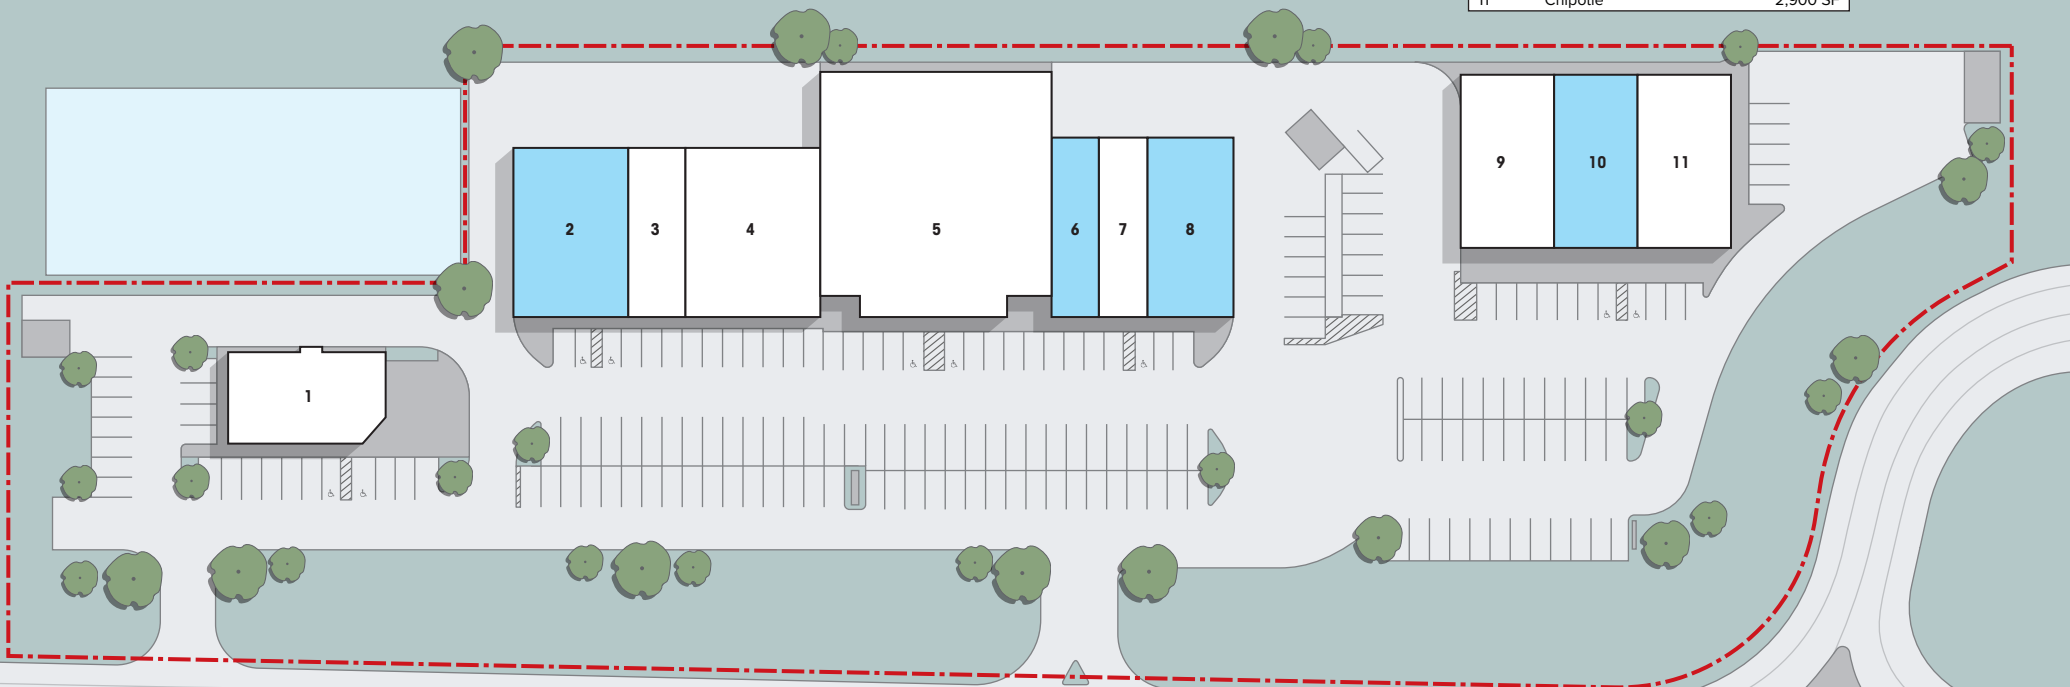

OLD HOLZWARTH RD

SUITE	TENANT	SIZE
1	Schlotsky's Deli	2,900 SF
2	Available	3,500 SF
3	Amazing Nail Spa	1,750 SF
4	TMC Orthopedic	4,165 SF
5	Spec's Wines & Spirits	10,605 SF
6	Available	1,565 SF
7	Smallcakes	1,349 SF
8	Available - 2 nd Gen Restaurant	2,700 SF
9	Salata	3,000 SF
10	Available - 2 nd Gen Restaurant	2,475 SF
11	Chipotle	2,900 SF

LOUETTA RD 36,662 VPD

PINES OF LOUETTA