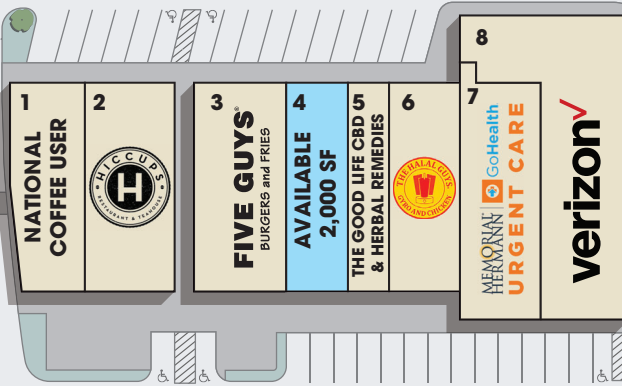

ROYAL OAKS CENTRE

CRESCENT PARK DR

WESTHEIMER RD

55,519 VPD