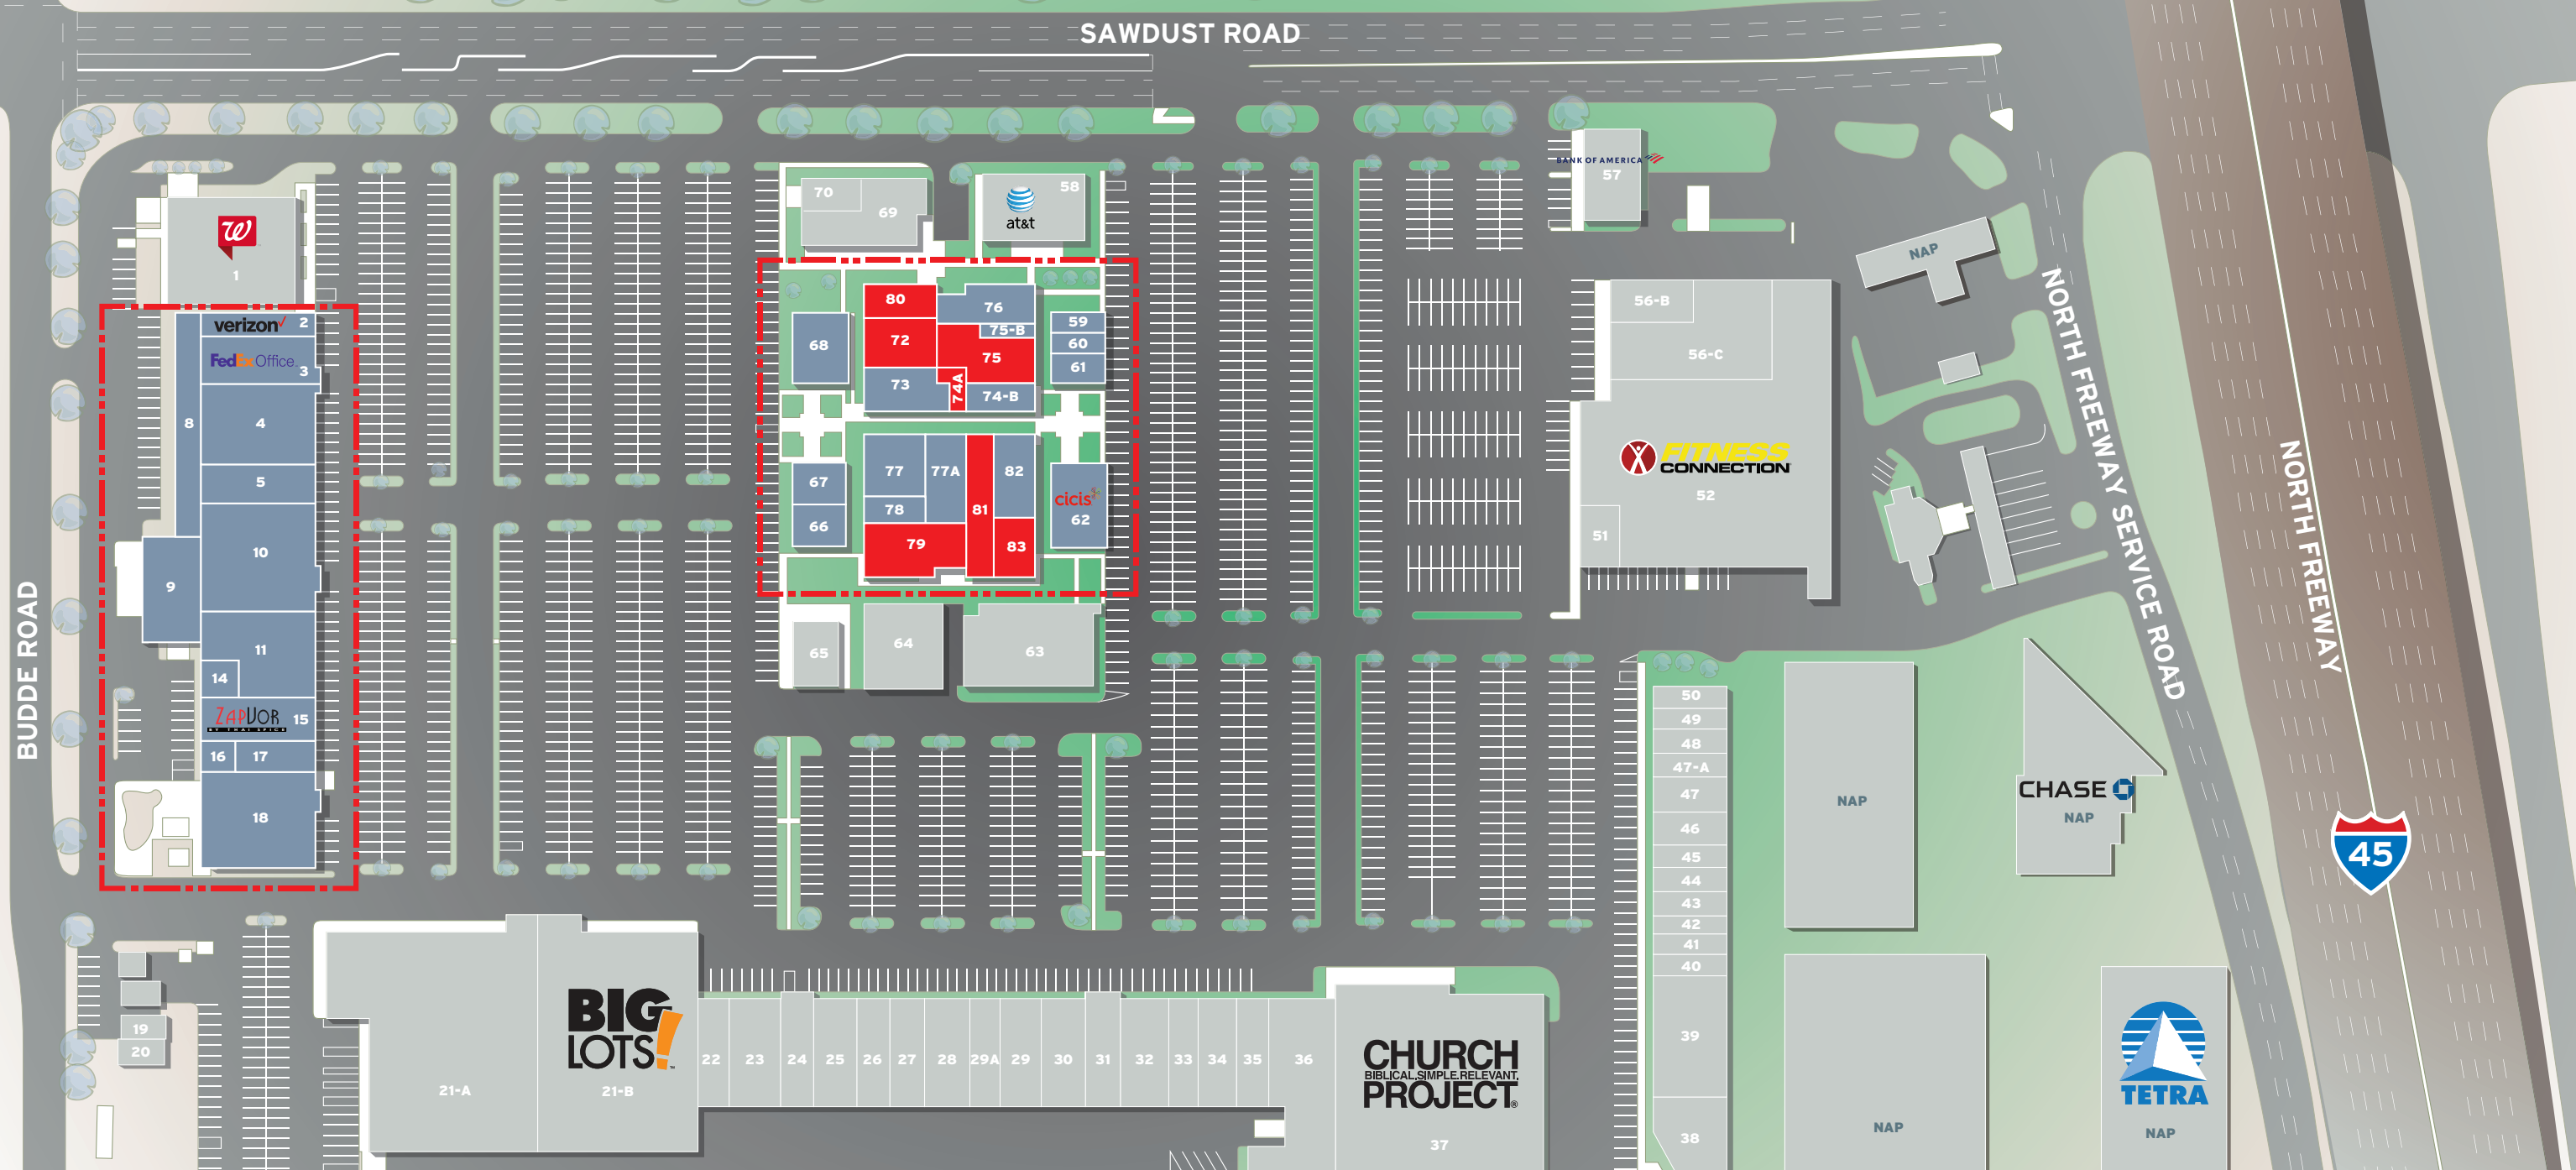

SITE PLAN

SUITE	TENANT	SIZE
2	Verizon Wireless	1,920 SF
3	FedEx Office	5,000 SF
4	The Game Preserve	6,570 SF
5	Cake Supplies	2,400 SF
8	McKay Automotive	8,000 SF
9	In-Step Dance Studio	5,098 SF
10	Asian Market	8,057 SF

SUITE	TENANT	SIZE
11	Kobe Japanese Grill	5,500 SF
14	Hair by Sandra	672 SF
15	ZapFor by Thai Spice	3,033 SF
16	EZ State Inspection	1,223 SF
17	EZ State Inspection	1,864.80 SF
18	Childtime	6,650 SF
59	Subway	1,378 SF

SUITE	TENANT	SIZE
60	Fancy Nails	742 SF
61	Super Cuts	1,378 SF
62	CiCi's Pizza	4,187 SF
66	Martini's & More	2,387 SF
67	Legacy Beauty Supply	1,800 SF
68	Express Laundry	3,498 SF
72	Available	3,254 SF

SUITE	TENANT	SIZE
73	Escape In Time	1,920 SF
74-A	Available	1,095.65 SF
74-B	Mannequin Beauty School	1,404 SF
75	Available	4,264 SF
75-B	Next Level Acting Studio	800 SF
76	Encounter Worship Center	3,648 SF
77	Detoxity Spa	1,980 SF

SUITE	TENANT	SIZE
77-A	Escape In Time	672 SF
78	Pro Music	1,360 SF
79	Available	4,996 SF
80	Available	1,500 SF
81	Available	2,983 SF
82	Promark Offices	3,377.80 SF
83	Available	3,561 SF