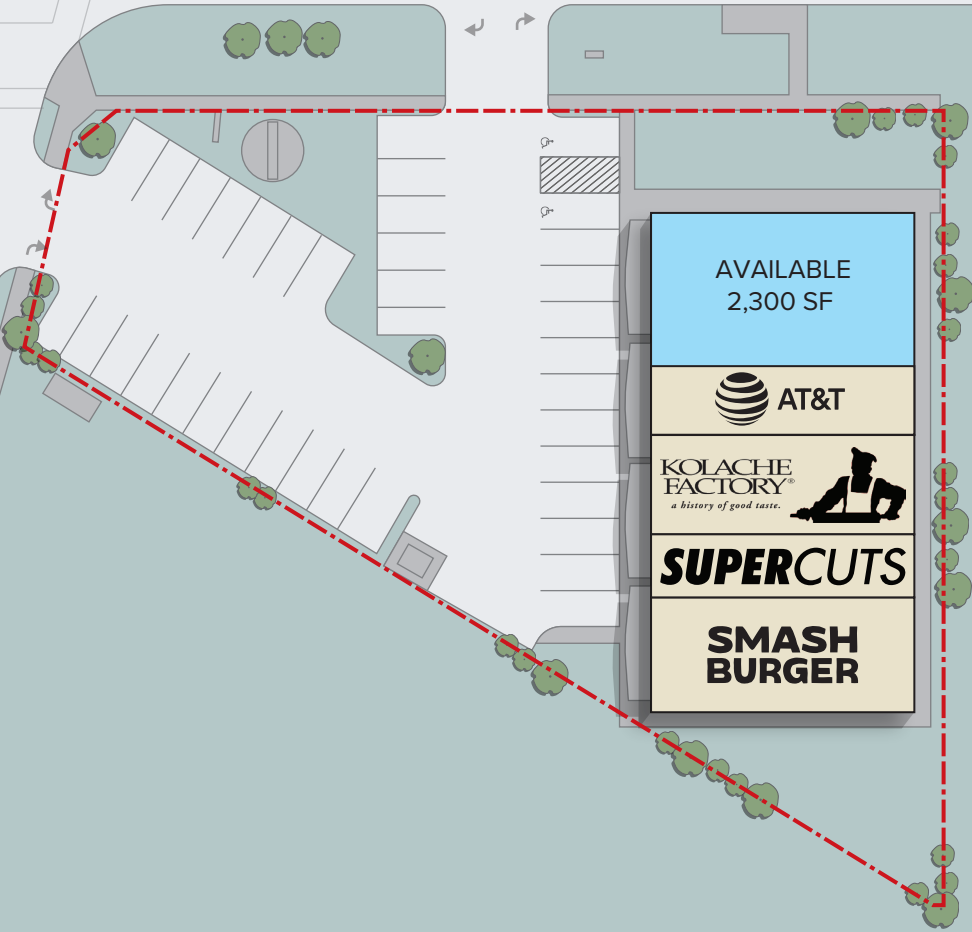

Main Street

Kirby Drive

AVAILABLE
2,300 SF

SUPERCUTS

**SMASH
BURGER**