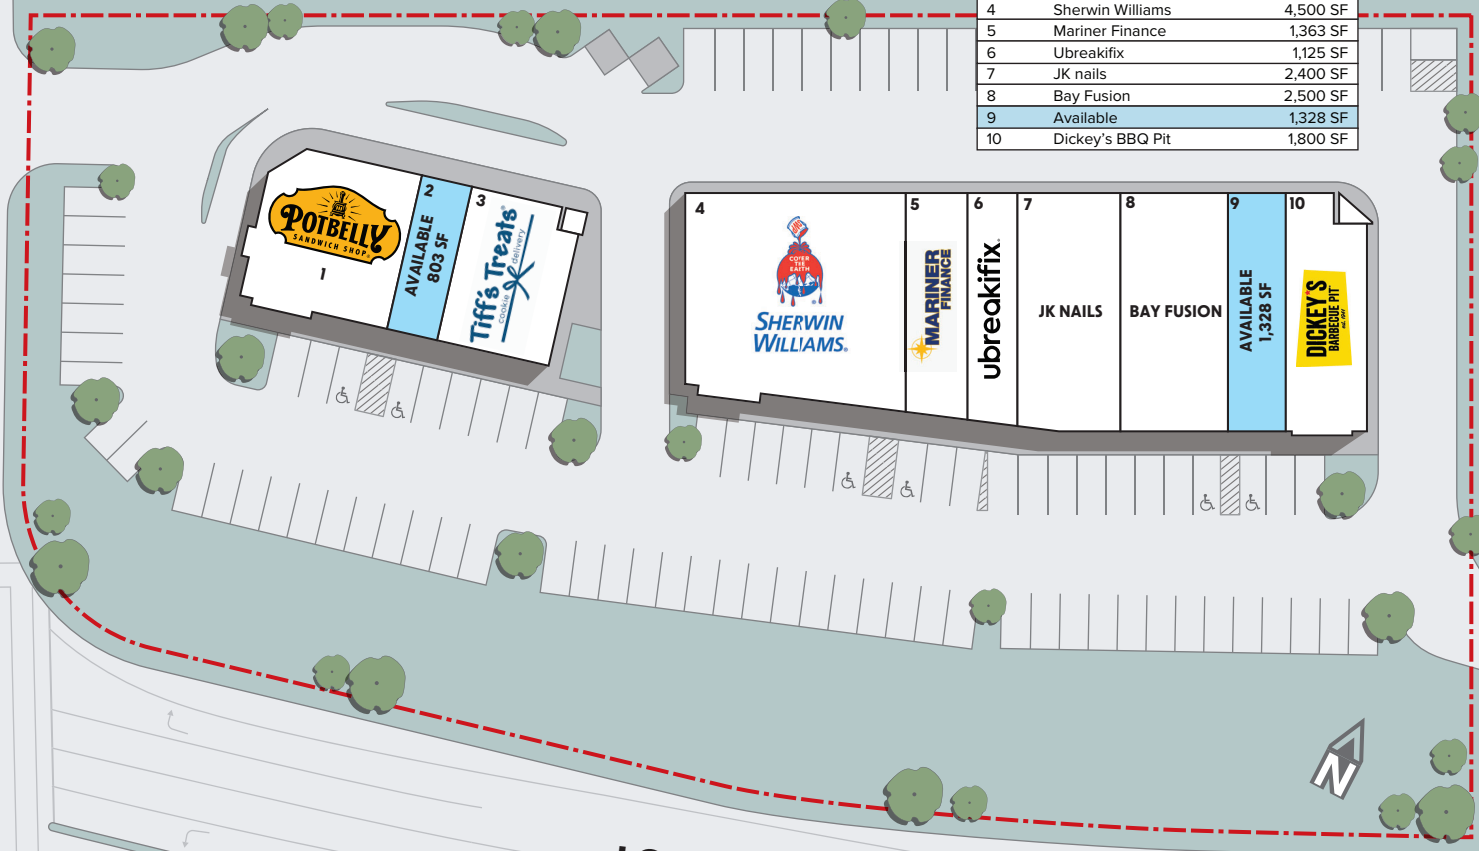

HOLZWARTH RD

19,901 VPD

LOUETTA OAKS

SUITE	TENANT	SIZE
1	Potbelly	2,413 SF
2	Available	803 SF
3	Tiff's Treats	1,775 SF
4	Sherwin Williams	4,500 SF
5	Mariner Finance	1,363 SF
6	Ubreakifix	1,125 SF
7	JK nails	2,400 SF
8	Bay Fusion	2,500 SF
9	Available	1,328 SF
10	Dickey's BBQ Pit	1,800 SF

LOUETTA RD 36,662 VPD