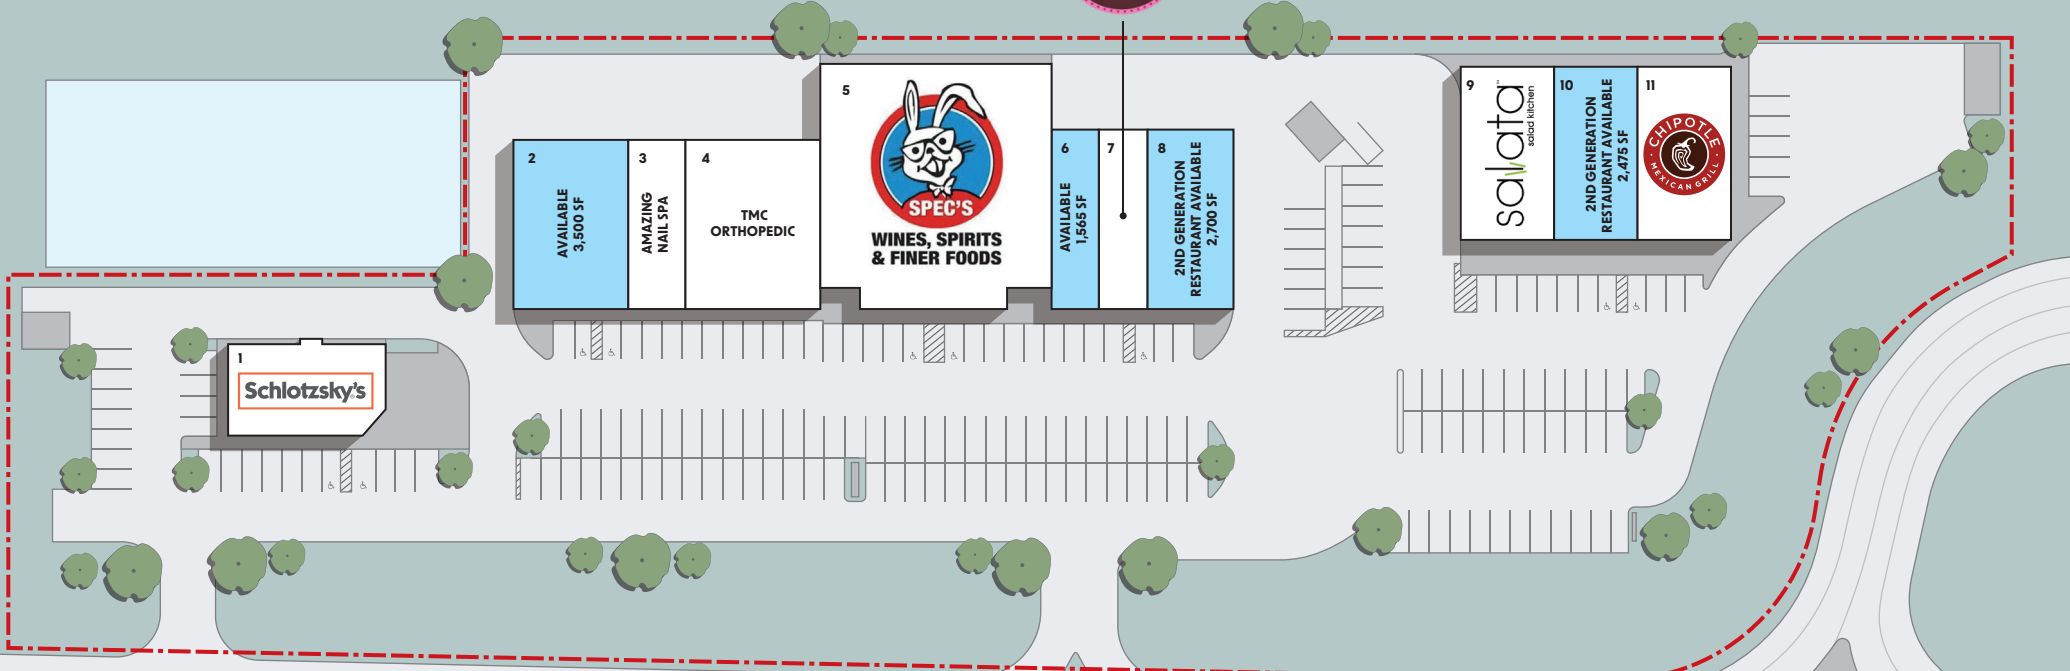

# OLD HOLZWARTH RD

SUITE	TENANT	SIZE
1	Schlotzsky's Deli	2,900 SF
2	Available	3,500 SF
3	Amazing Nail Spa	1,750 SF
4	TMC Orthopedic	4,165 SF
5	Spec's Wines & Spirits	10,605 SF
6	Available	1,565 SF
7	Smallcakes	1,349 SF
8	Available - 2 <sup>nd</sup> Gen Restaurant	2,700 SF
9	Salata	3,000 SF
10	Available - 2 <sup>nd</sup> Gen Restaurant	2,475 SF
11	Chipotle	2,900 SF

LOUETTA RD **36,662 VPD**

PINES OF LOUETTA